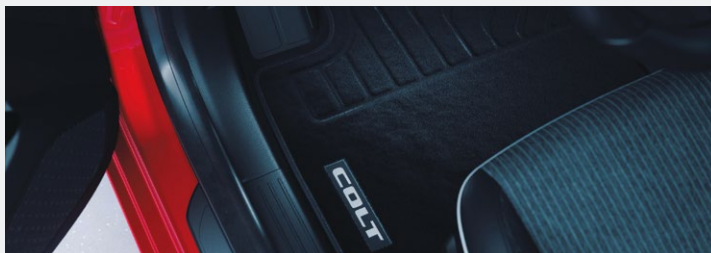

▲ **Textile mat set**
Elegance. MZ315432.