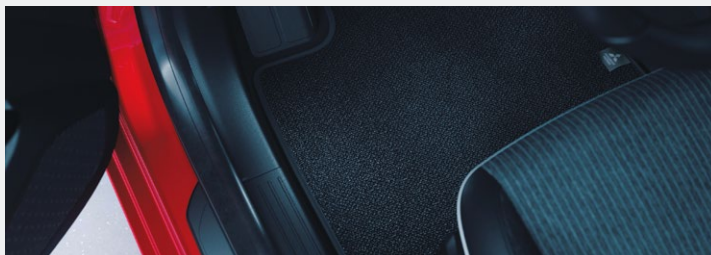

▲ **Steel wheel cover 15"**
Silver wheel cover.
MQ006666

Interior Styling & Comfort

02

Elevate your Mitsubishi experience with Genuine Accessories. Crafted with passion and expertise, they enhance safety, durability, and performance while perfectly complementing your vehicle's style and functionality.