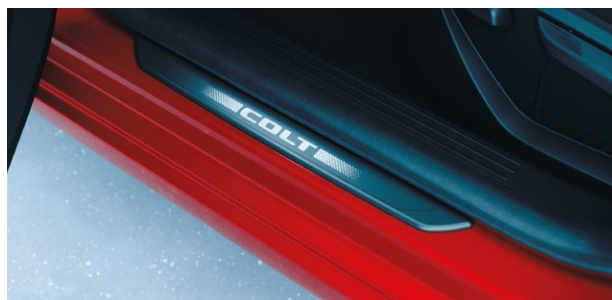

▲ **Entry guard**
Plastic. regular MZ315428