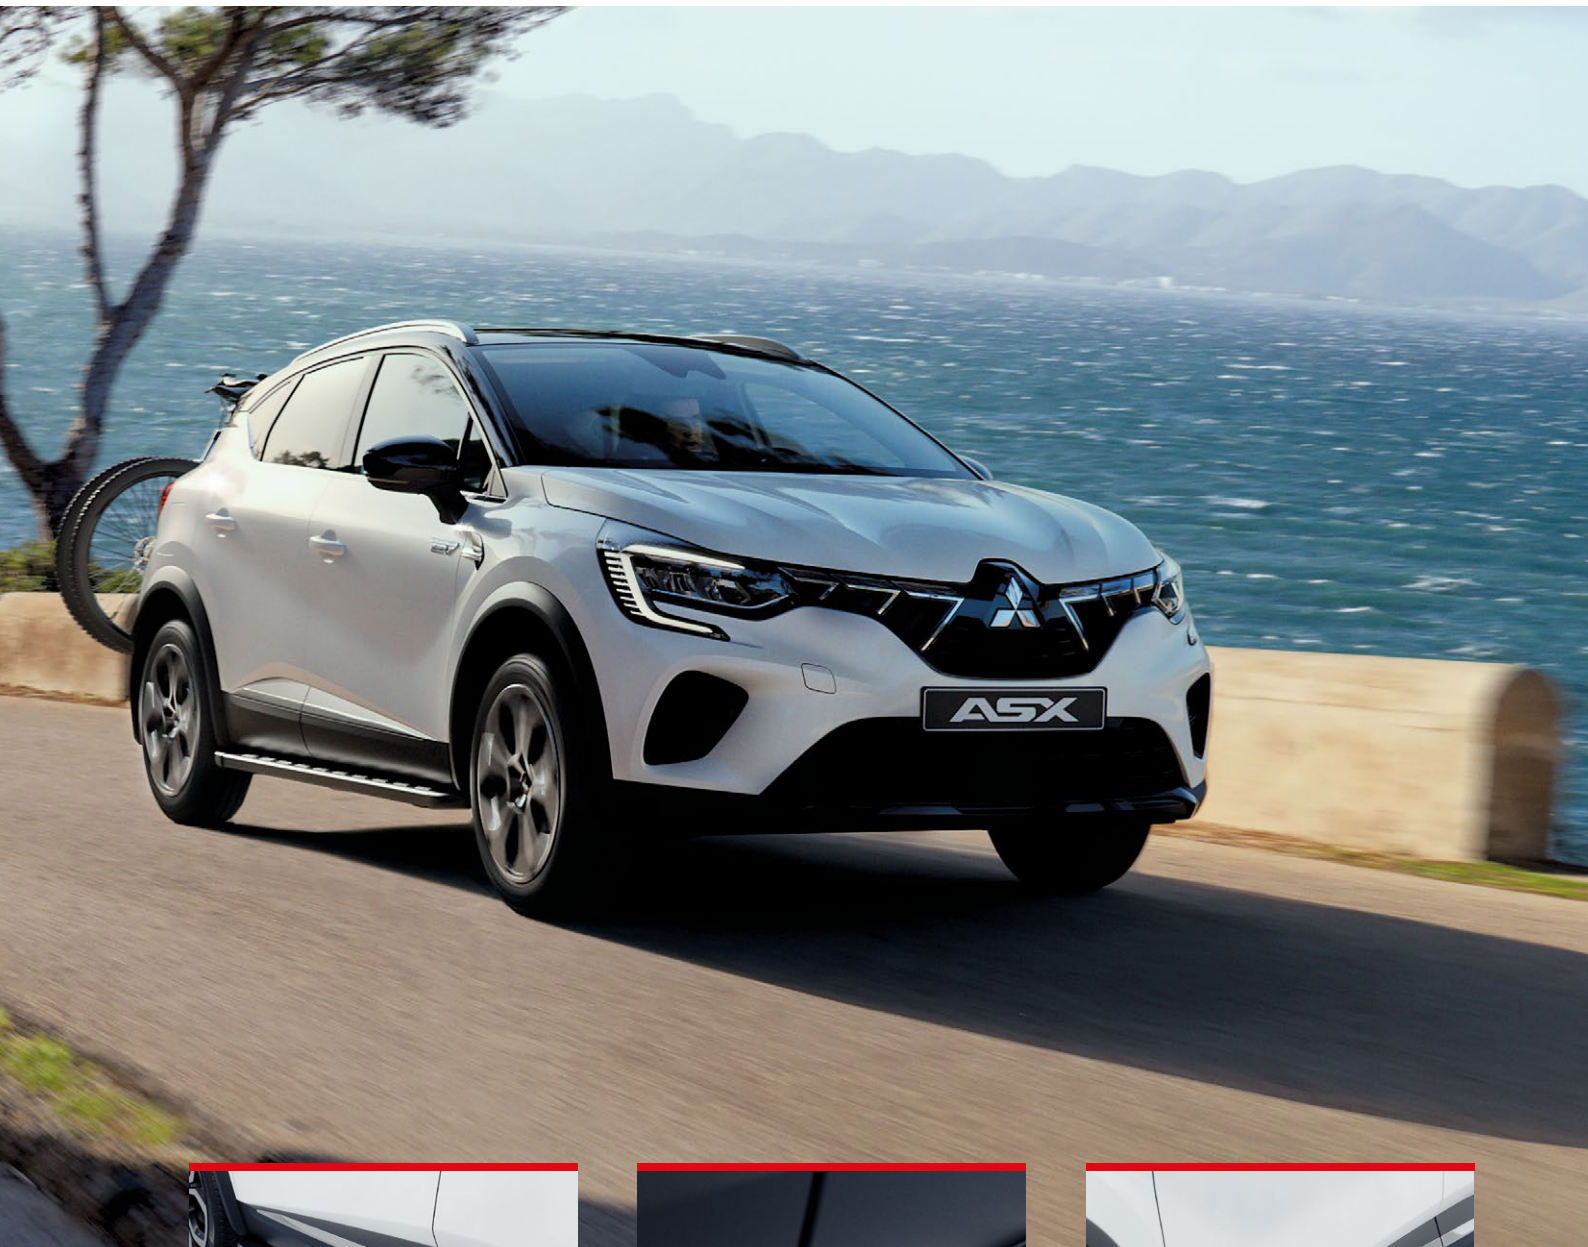

▲ **Side steps**
Stylish and functional. Can carry weight up to 150kg.
MZ315387